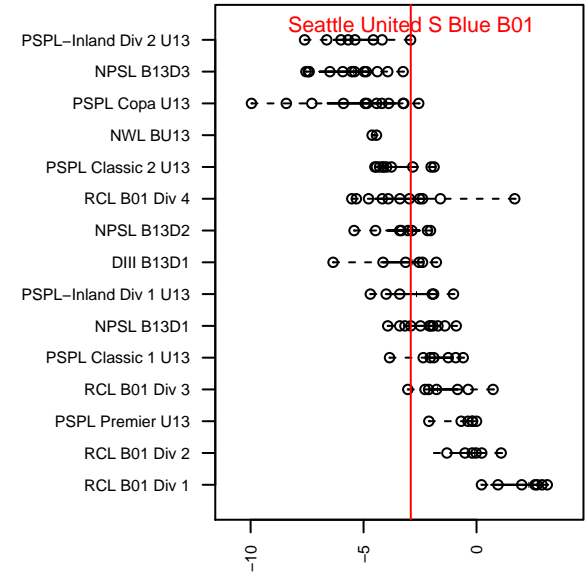

Seattle United S Blue B01

Seattle United Regional
 Seattle, WA
 B01 total strength=789
 attack=0.97 defense=0.95
 fall league = NPSL B13D1

alt names used:
 Seattle United South B01 Blue
 SEATTLE UNITED SOUTH B01 BLUE (WA)
 SU South Blue [B01]
 Seattle United South B01 Blue

Venues played:
 2014 Seattle Cup BU13
 2014 REDAPT Cup Gold U13
 2014 NPSL B13D1
 2014 Founders Cup B01

**attack and defense variance (black dot)
relative to other teams
and top 10 in region**

**attack and defense rating
relative to others at age
and all opponents in last 13 months**