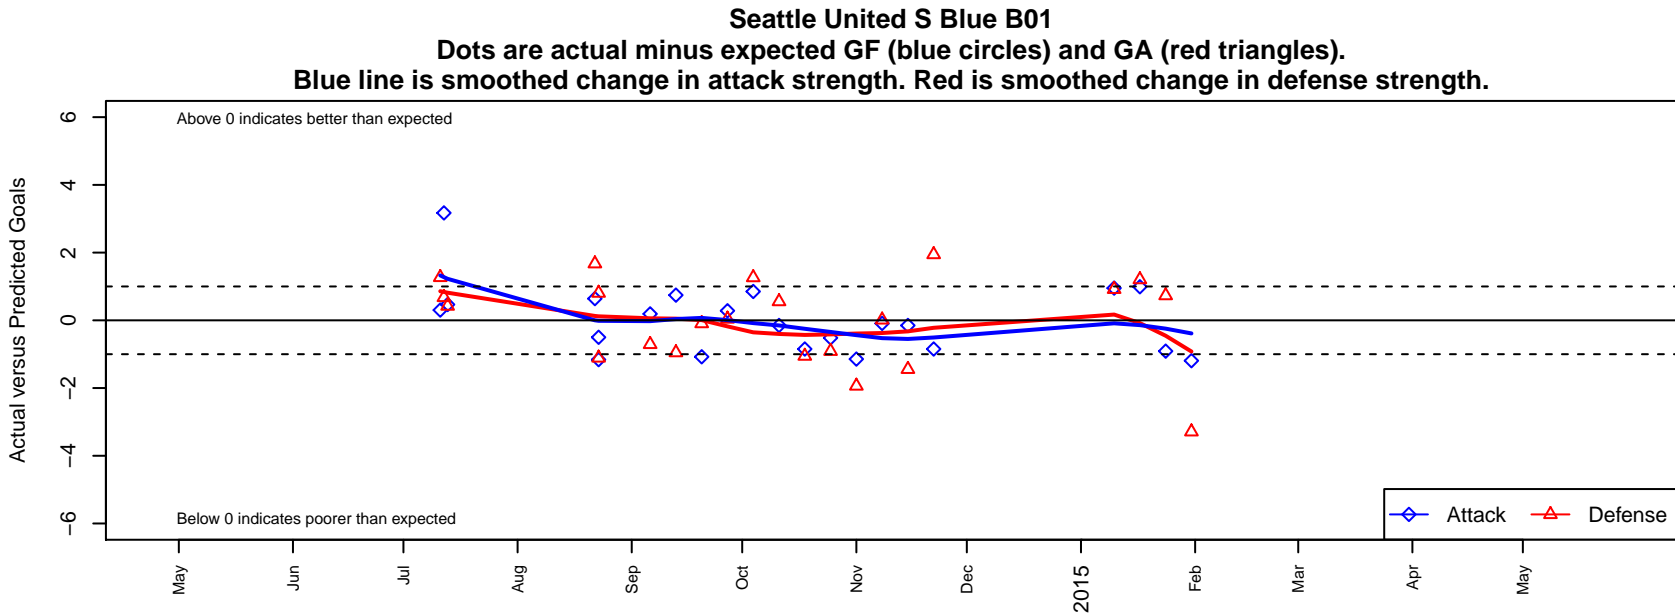

Seattle United S Blue B01

Seattle United Regional
 Seattle, WA
 B01 total strength=789
 attack=0.97 defense=0.95
 fall league = NPSL B13D1

alt names used:
 Seattle United South B01 Blue
 SEATTLE UNITED SOUTH B01 BLUE (WA)
 SU South Blue [B01]
 Seattle United South B01 Blue

Venues played:
 2014 Seattle Cup BU13
 2014 REDAPT Cup Gold U13
 2014 NPSL B13D1
 2014 Founders Cup B01

**attack and defense variance (black dot)
relative to other teams
and top 10 in region**

**attack and defense rating
relative to others at age
and all opponents in last 13 months**